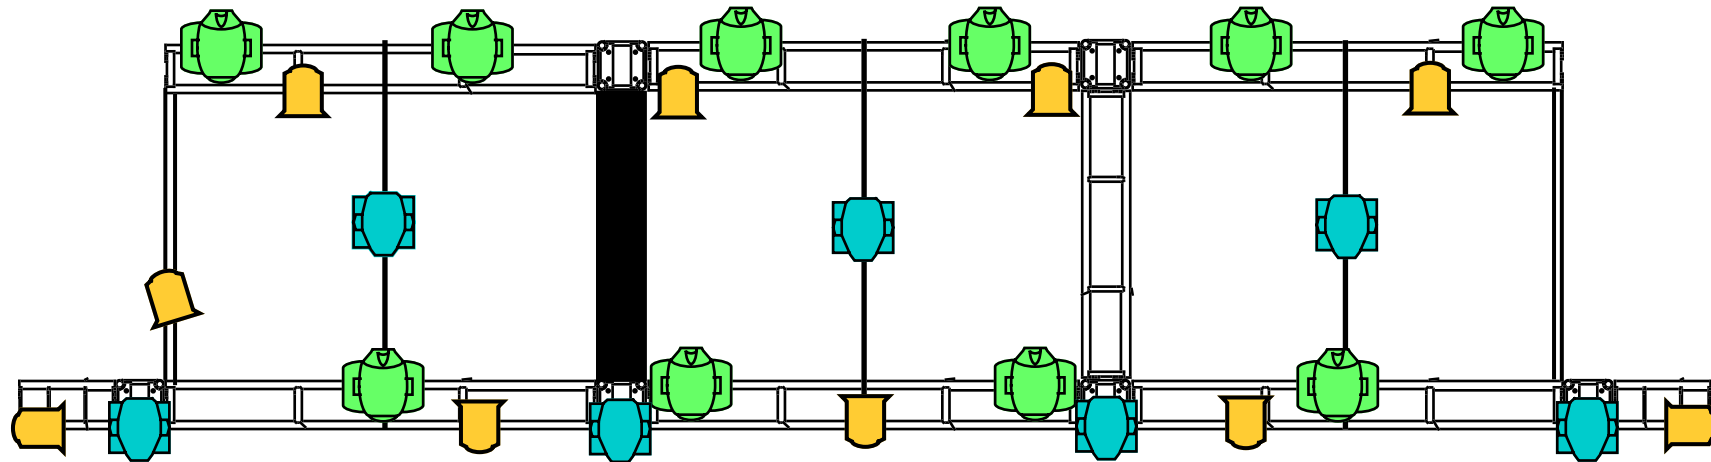

Catwalk House Left

Catwalk House Right

Front of House Truss

Elation Satura Spot CMY (CMY Moving head)

JB Lighting A7 (LED Moving head)

ETC Source Four LED Series 3 (LED Stage wash)

Over Stage Truss

Chauvet R3X Wash (LED Moving head)

JB Lighting A7 (LED Moving head)

ETC Desire Fresnel (LED Stage wash)