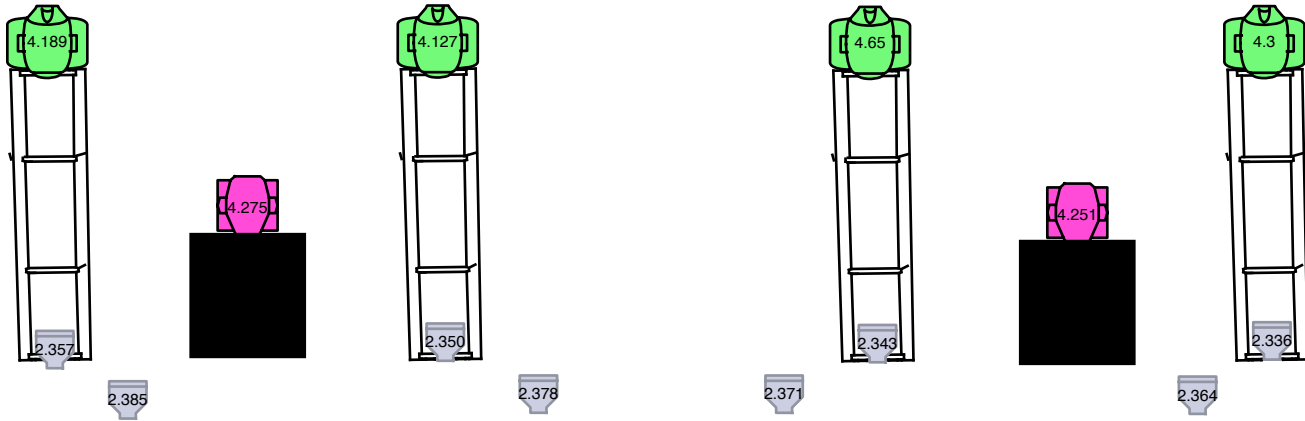

4.1

Ground Package

4x Chauvet R3X Wash

2x Elation Satura CMY

8x Astera AX9 Wireless

1x Ultratec Radiance